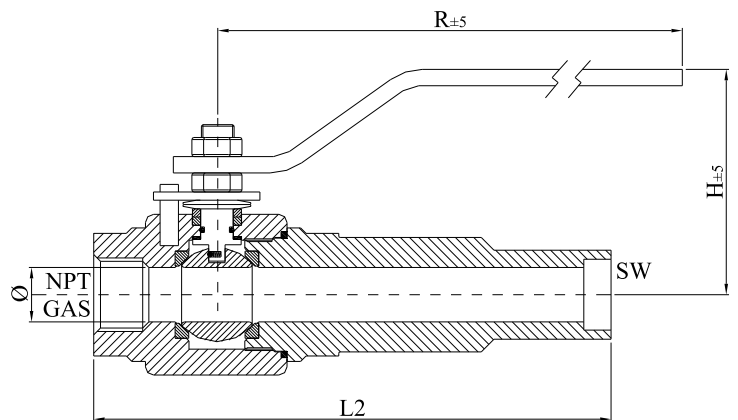

MONO

blocco

valvole valves valvo MONO blocco

65	Handle
64A	Pin
64	Stop
63	Handle nut
62	Disc spring
61	Pressing bush
60	Antistatic device
41	Stem o-ring
40	Body gasket
34	Upper stem gasket
33	Lower stem gasket
30	Seat rings
4	Stem
3	Ball
2	Bonnet
1	Body
ITEM	DESCRIPTION

ART. 50 - L2

CLASS ANSI 800							
FULL	REDUCED	Ød	L	L1	L2	H	R
1/4"	-	10	65	265	165	70	150
3/8"	1/2"x3/8"	10	65	265	165	70	150
1/2"	3/4"x1/2"	14	75	275	175	70	150
3/4"	1"x3/4"	20	90	290	190	80	185
1"	1 1/4"x1"	25	105	305	205	85	185
1 1/4"	1 1/2"x1 1/4"	32	120	320	220	90	275
1 1/2"	2"x1 1/2"	38	135	335	235	105	275
2"	-	49	155	355	255	115	275