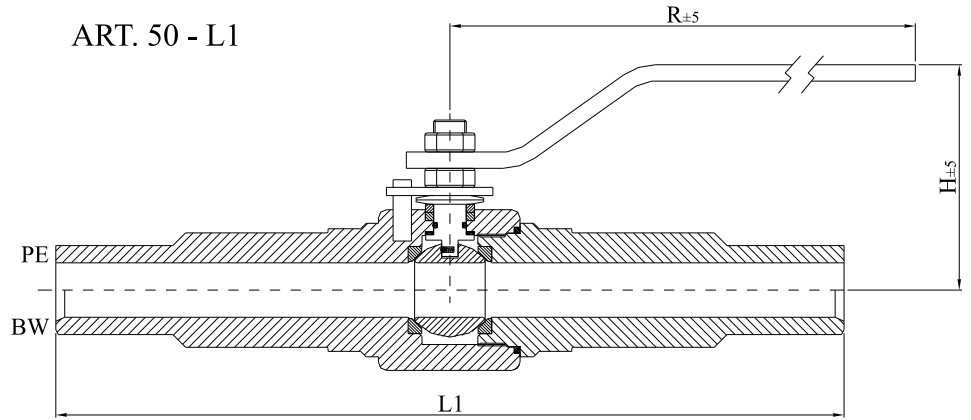

MONO

blocco

valvole valves valvo MONO blocco

65	Handle
64A	Pin
64	Stop
63	Handle nut
62	Disc spring
61	Pressing bush
60	Antistatic device
41	Stem o-ring
40	Body gasket
34	Upper stem gasket
33	Lower stem gasket
30	Seat rings
4	Stem
3	Ball
2	Bonnet
1	Body
ITEM	DESCRIPTION

ART. 50 - L2

CLASS ANSI 800							
FULL	REDUCED	Ød	L	L1	L2	H	R
1/4"	-	10	65	265	165	70	150
3/8"	1/2"x3/8"	10	65	265	165	70	150
1/2"	3/4"x1/2"	14	75	275	175	70	150
3/4"	1"x3/4"	20	90	290	190	80	185
1"	1 1/4"x1"	25	105	305	205	85	185
1 1/4"	1 1/2"x1 1/4"	32	120	320	220	90	275
1 1/2"	2"x1 1/2"	38	135	335	235	105	275
2"	-	49	155	355	255	115	275