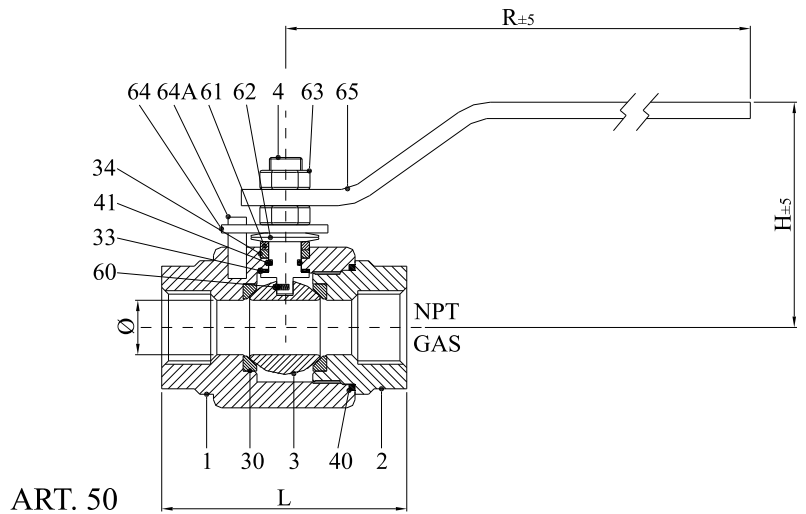

MONO

blocco

valvole valves valvo MONO blocco

65	Handle
64A	Pin
64	Stop
63	Handle nut
62	Disc spring
61	Pressing bush
60	Antistatic device
41	Stem o-ring
40	Body gasket
34	Upper stem gasket
33	Lower stem gasket
30	Seat rings
4	Stem
3	Ball
2	Bonnet
1	Body
ITEM	DESCRIPTION

ART. 50 - L2

CLASS ANSI 800							
FULL	REDUCED	Ød	L	L1	L2	H	R
1/4"	-	10	65	265	165	70	150
3/8"	1/2"x3/8"	10	65	265	165	70	150
1/2"	3/4"x1/2"	14	75	275	175	70	150
3/4"	1"x3/4"	20	90	290	190	80	185
1"	1 1/4"x1"	25	105	305	205	85	185
1 1/4"	1 1/2"x1 1/4"	32	120	320	220	90	275
1 1/2"	2"x1 1/2"	38	135	335	235	105	275
2"	-	49	155	355	255	115	275